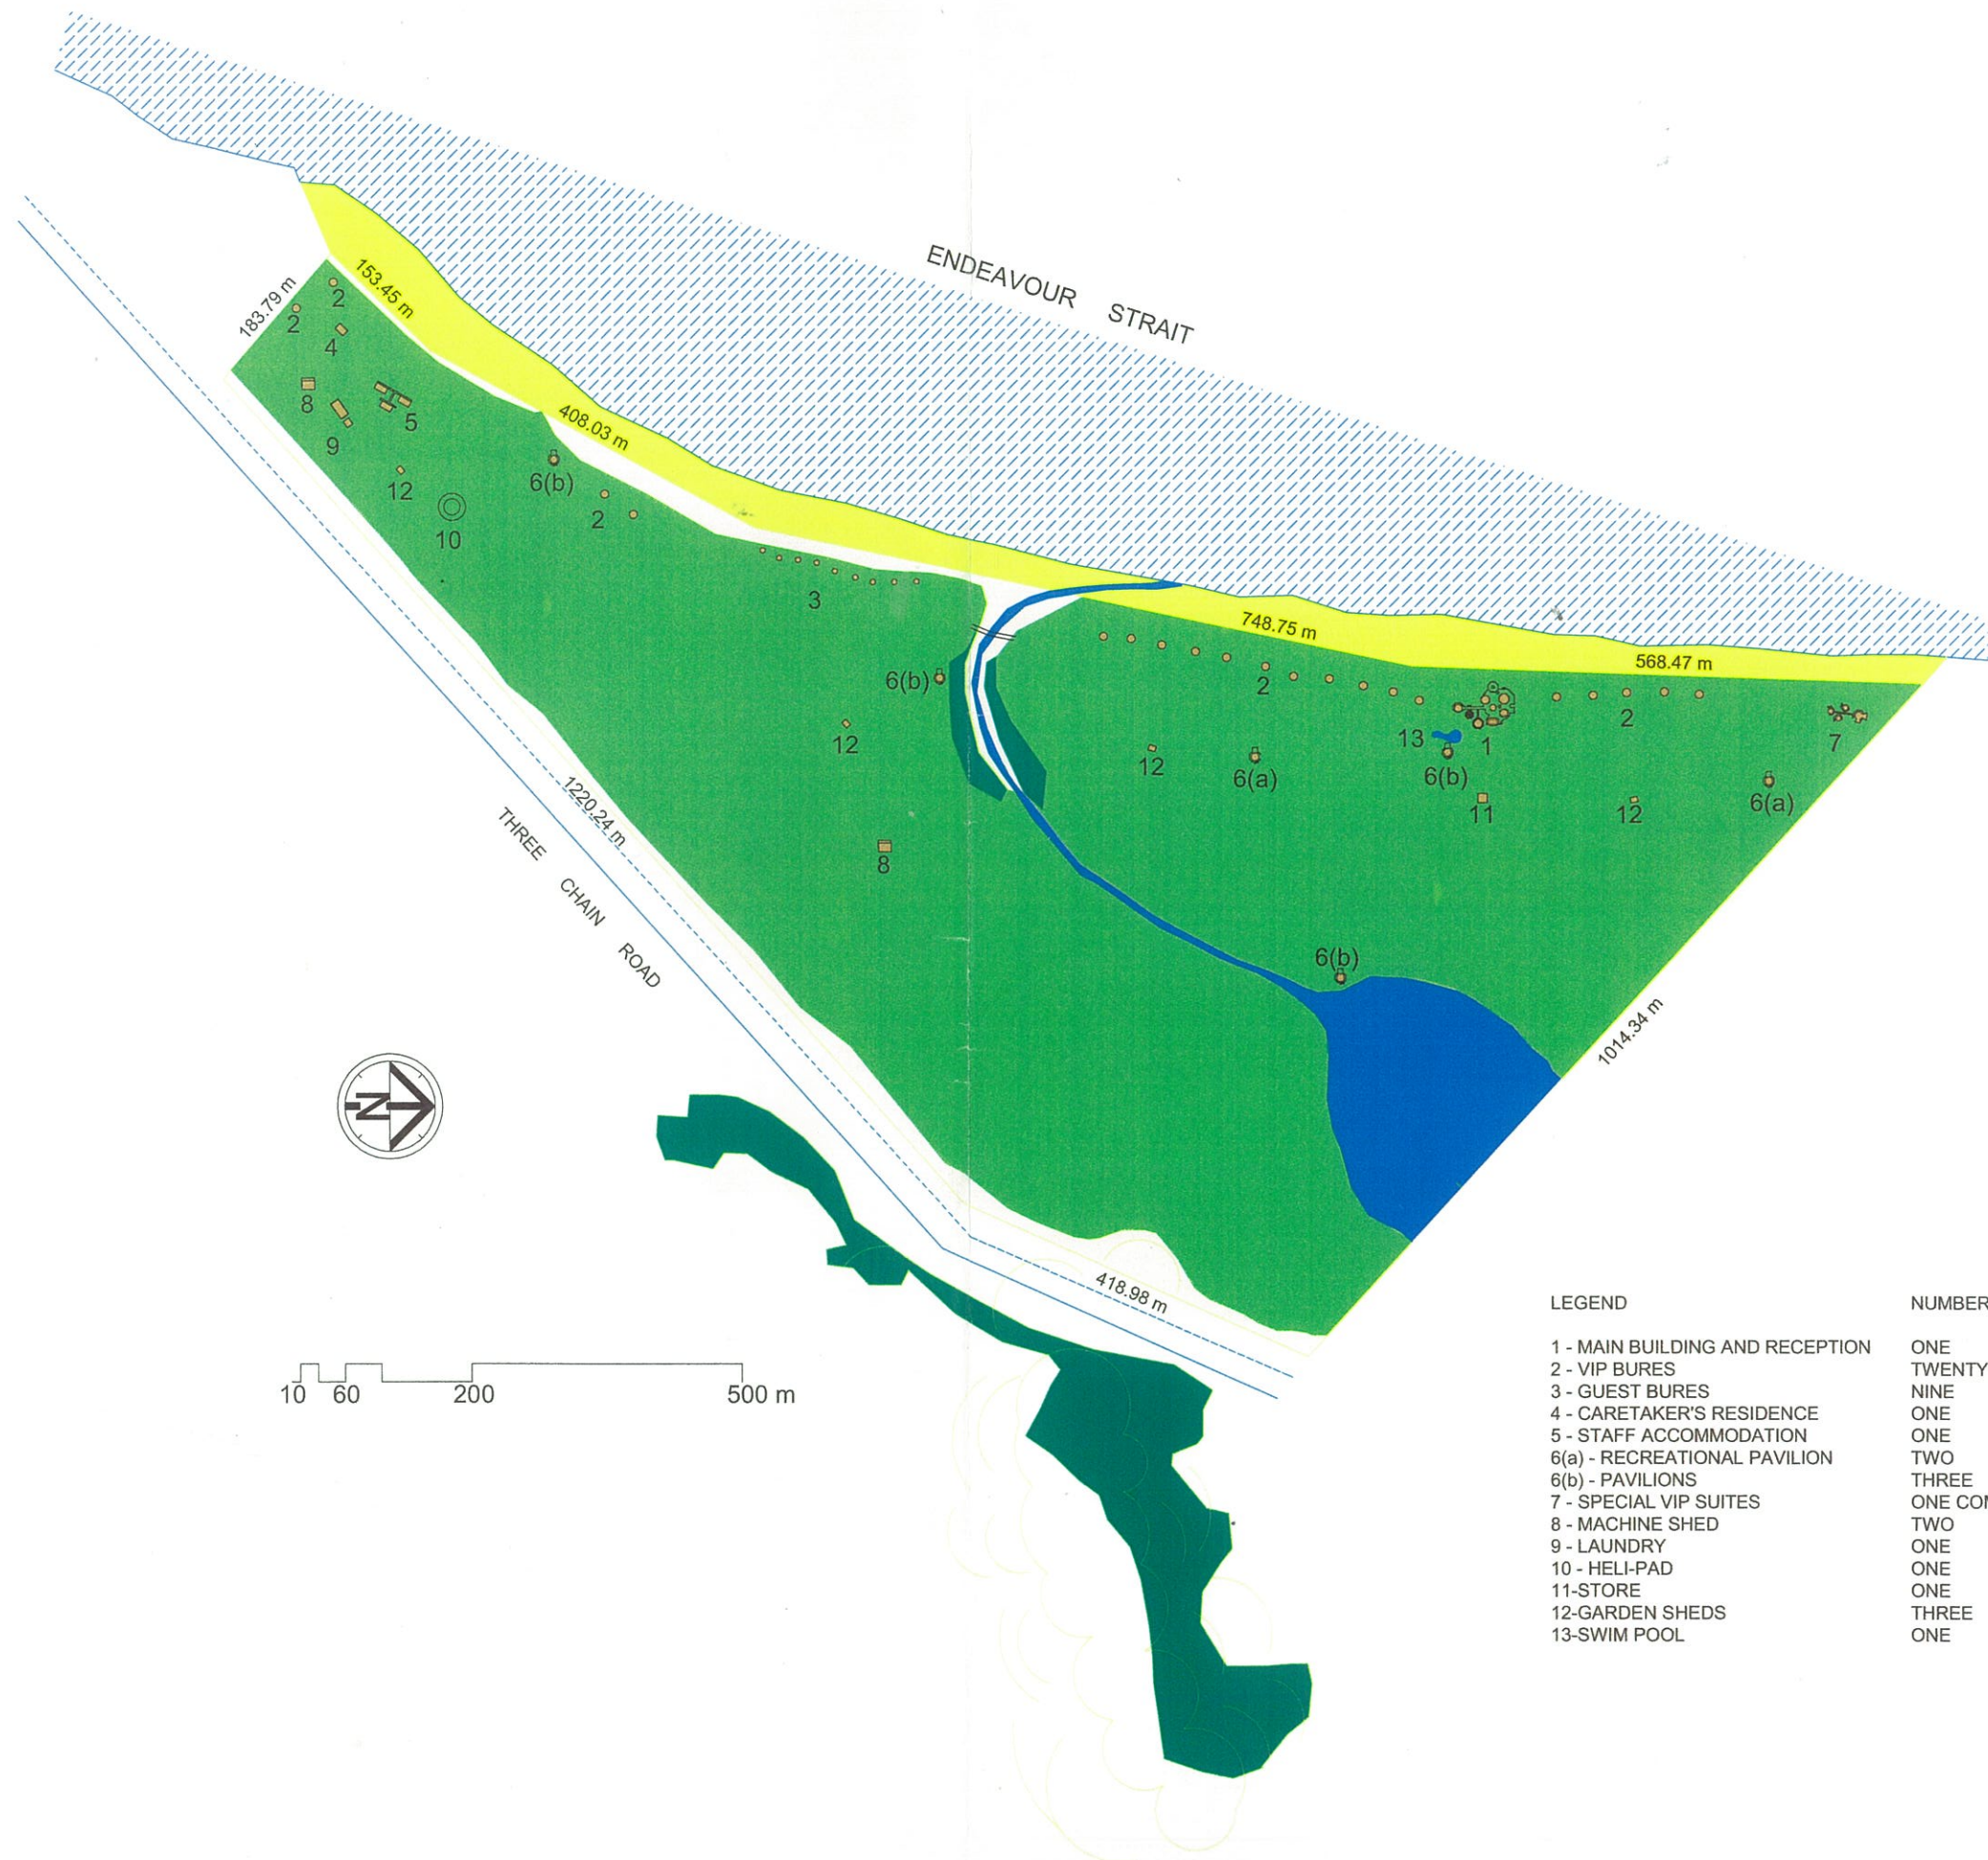

UTINGU RESORT

LEGEND	NUMBER OF STRUCTURE
1 - MAIN BUILDING AND RECEPTION	ONE
2 - VIP BURES	TWENTY
3 - GUEST BURES	NINE
4 - CARETAKER'S RESIDENCE	ONE
5 - STAFF ACCOMMODATION	ONE
6(a) - RECREATIONAL PAVILION	TWO
6(b) - PAVILIONS	THREE
7 - SPECIAL VIP SUITES	ONE COMPLEX
8 - MACHINE SHED	TWO
9 - LAUNDRY	ONE
10 - HELI-PAD	ONE
11 - STORE	ONE
12 - GARDEN SHEDS	THREE
13 - SWIM POOL	ONE

scale 1:200@A3